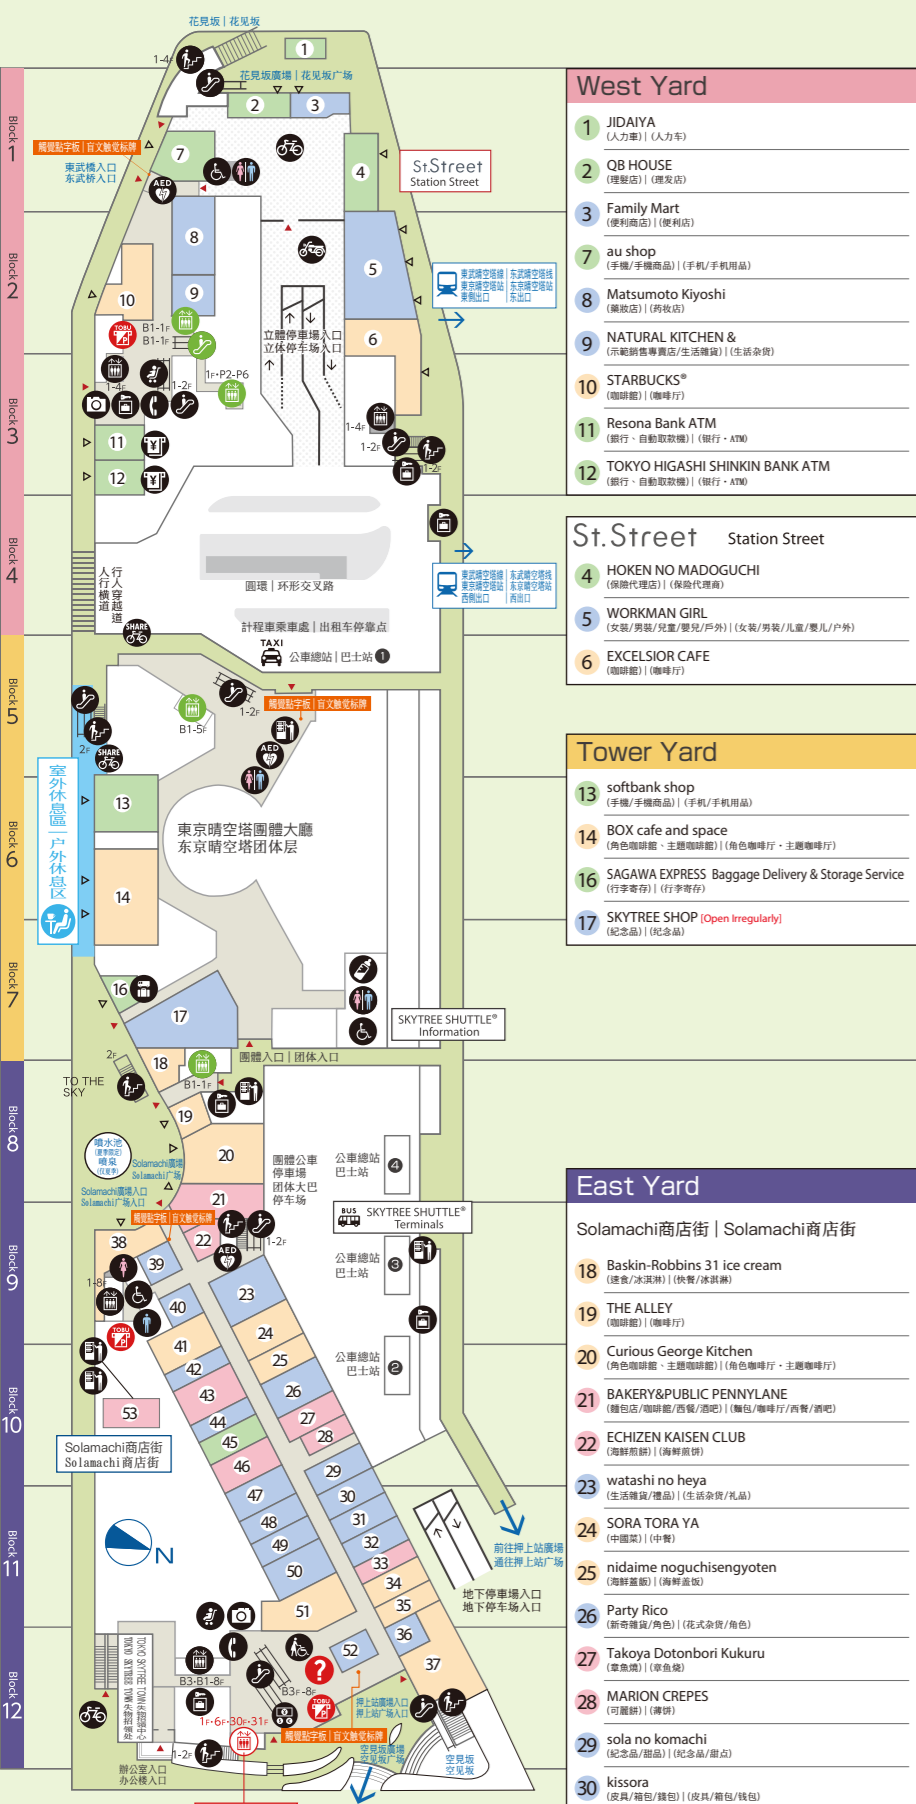

1F

Solamachi 商店街 | Solamachi 商店街  
商店街 | 商业街  
Station Street  
咖啡厅及各式商品 | 咖啡馆及杂货  
Solamachi 廣場 | Solamachi 广场

- West Yard
1 JIDAIYA
2 QB HOUSE
3 Family Mart
7 au shop
8 Matsumoto Kiyoshi
9 NATURAL KITCHEN &
10 STARBUCKS
11 Resona Bank ATM
12 TOKYO HIGASHI SHINKIN BANK ATM

- St. Street Station Street
4 HOKEN NO MADOGUCHI
5 WORKMAN GIRL
6 EXCELSIOR CAFE

- Tower Yard
13 softbank shop
14 BOX cafe and space
16 SAGAWA EXPRESS Baggage Delivery & Storage Service
17 SKYTREE SHOP

- East Yard
18 Baskin-Robbins 31 ice cream
19 THE ALLEY
20 Curious George Kitchen
21 BAKERY&PUBLIC PENNYLANE
22 ECHIZEN KAISEN CLUB
23 watashi no heya
24 SORA TORA YA
25 nidaime noguchisengyoten
26 Party Rico
27 Takoya Dotonbori Kukuru
28 MARION CREPES
29 sola no komachi
30 kissora
31 tamayura by ANAHITA STONES
32 ANPANMAN kids collection
33 kamakura akimoto
34 MISOJOYU
35 Horichu fruit farm
36 FLOWER DECO
37 CLASUWA
38 KIJIA'AINA
39 Samantha Thavasa Petit Choice
40 gotochi pinz Plus
41 AZABU SABO
42 BEAMS JAPAN vending machine
43 LUPICIA
44 THE KISS
45 Ishikunishouten

- Solamachi Tabe-Terrace
10 banana biyori
11 miyatake sanuki udon
12 TSUKUJI GINDACO
13 TSUKUJI KAISEN ITADORI
14 TORIICHIMI
15 RAMEN EXPRESS HAKATA IPPUDO
16 EBSU JUBAN SOBA MATSUGEN
17 JASMINE THAI Express
18 Nanngokusyuuka Harajuku Menhanbou
19 Okoppe Milk Stand