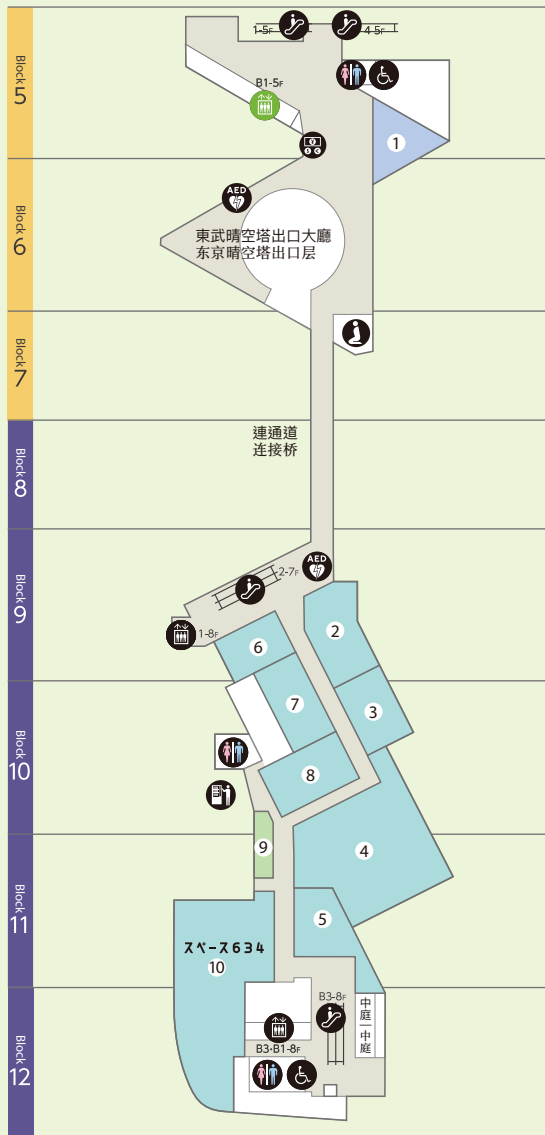

5F

Playground "Solafuru Park"
Space 634

Tower Yard

- 1 SKYTREE SHOP (紀念品) | (紀念品)
- 2 Lovely Animore (動物遊樂場) | (動物遊樂場)
- 3 Chikyuunoniwa baby garden (定期兒童遊樂設施) | (定期兒童遊樂設施)
- 4 Chikyuunoniwa kid's garden (定期兒童遊樂設施) | (定期兒童遊樂設施)
- 5 SylvanianFamilies Morino Okinaouchi (展示 & 文化) | (展示 & 文化)
- 6 HADO ARENA (定期遊樂設施) | (定期遊樂設施)
- 7 girls mignon (印刷貼紙專賣店) | (貼紙機專門店)
- 8 Chikyuunoniwa get garden (英娃娃遊樂) | (英娃娃遊戲)
- 9 Fujiiryoki (投幣式按摩椅) | (投幣式按摩椅)
- 10 Space 634 (展覽場) | (展覽)

B3F

押上站連通層 | 押上站連接層